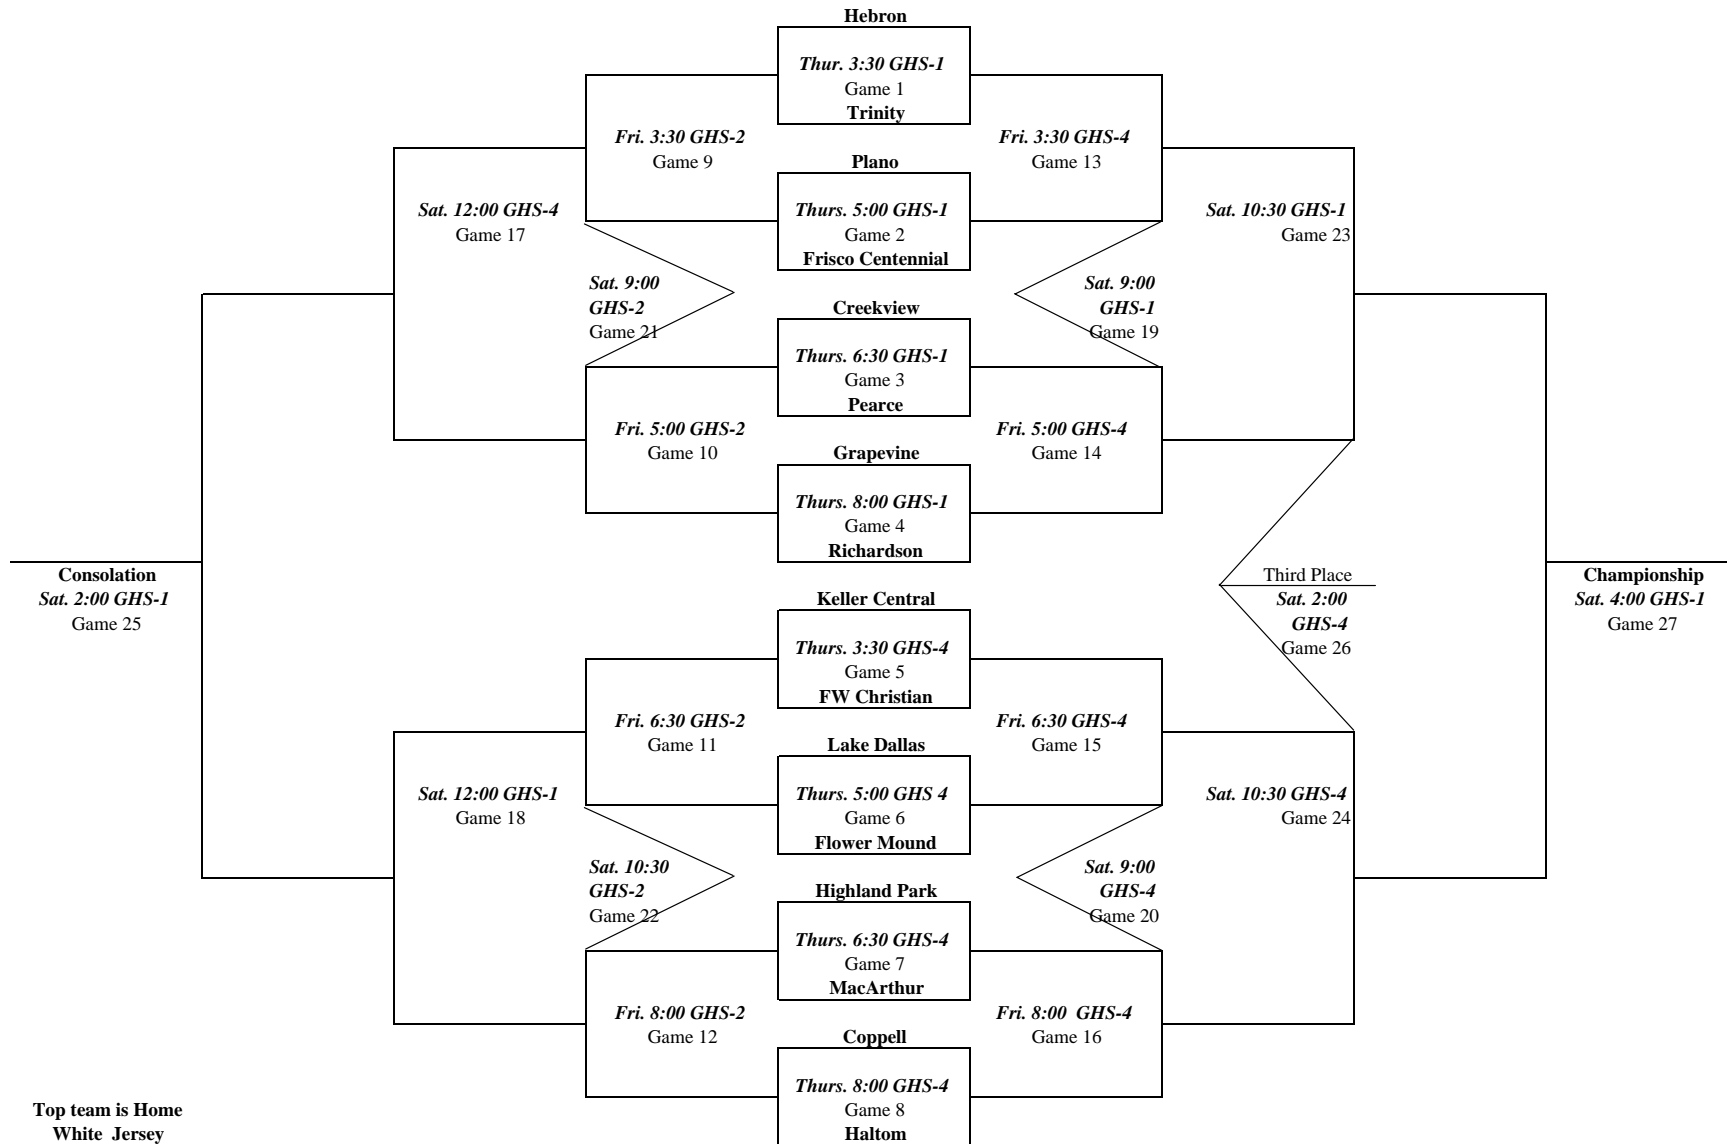

2008 GRAPEVINE JV TOURNAMENT DECEMBER 11-13

**Top team is Home
White Jersey**

GHS 1-Main Gym
GHS 2-Old Gym
GHS 4-Practice Gym

2008 Grapevine JV Tournament Bracket

***Home team provides
book keeper**